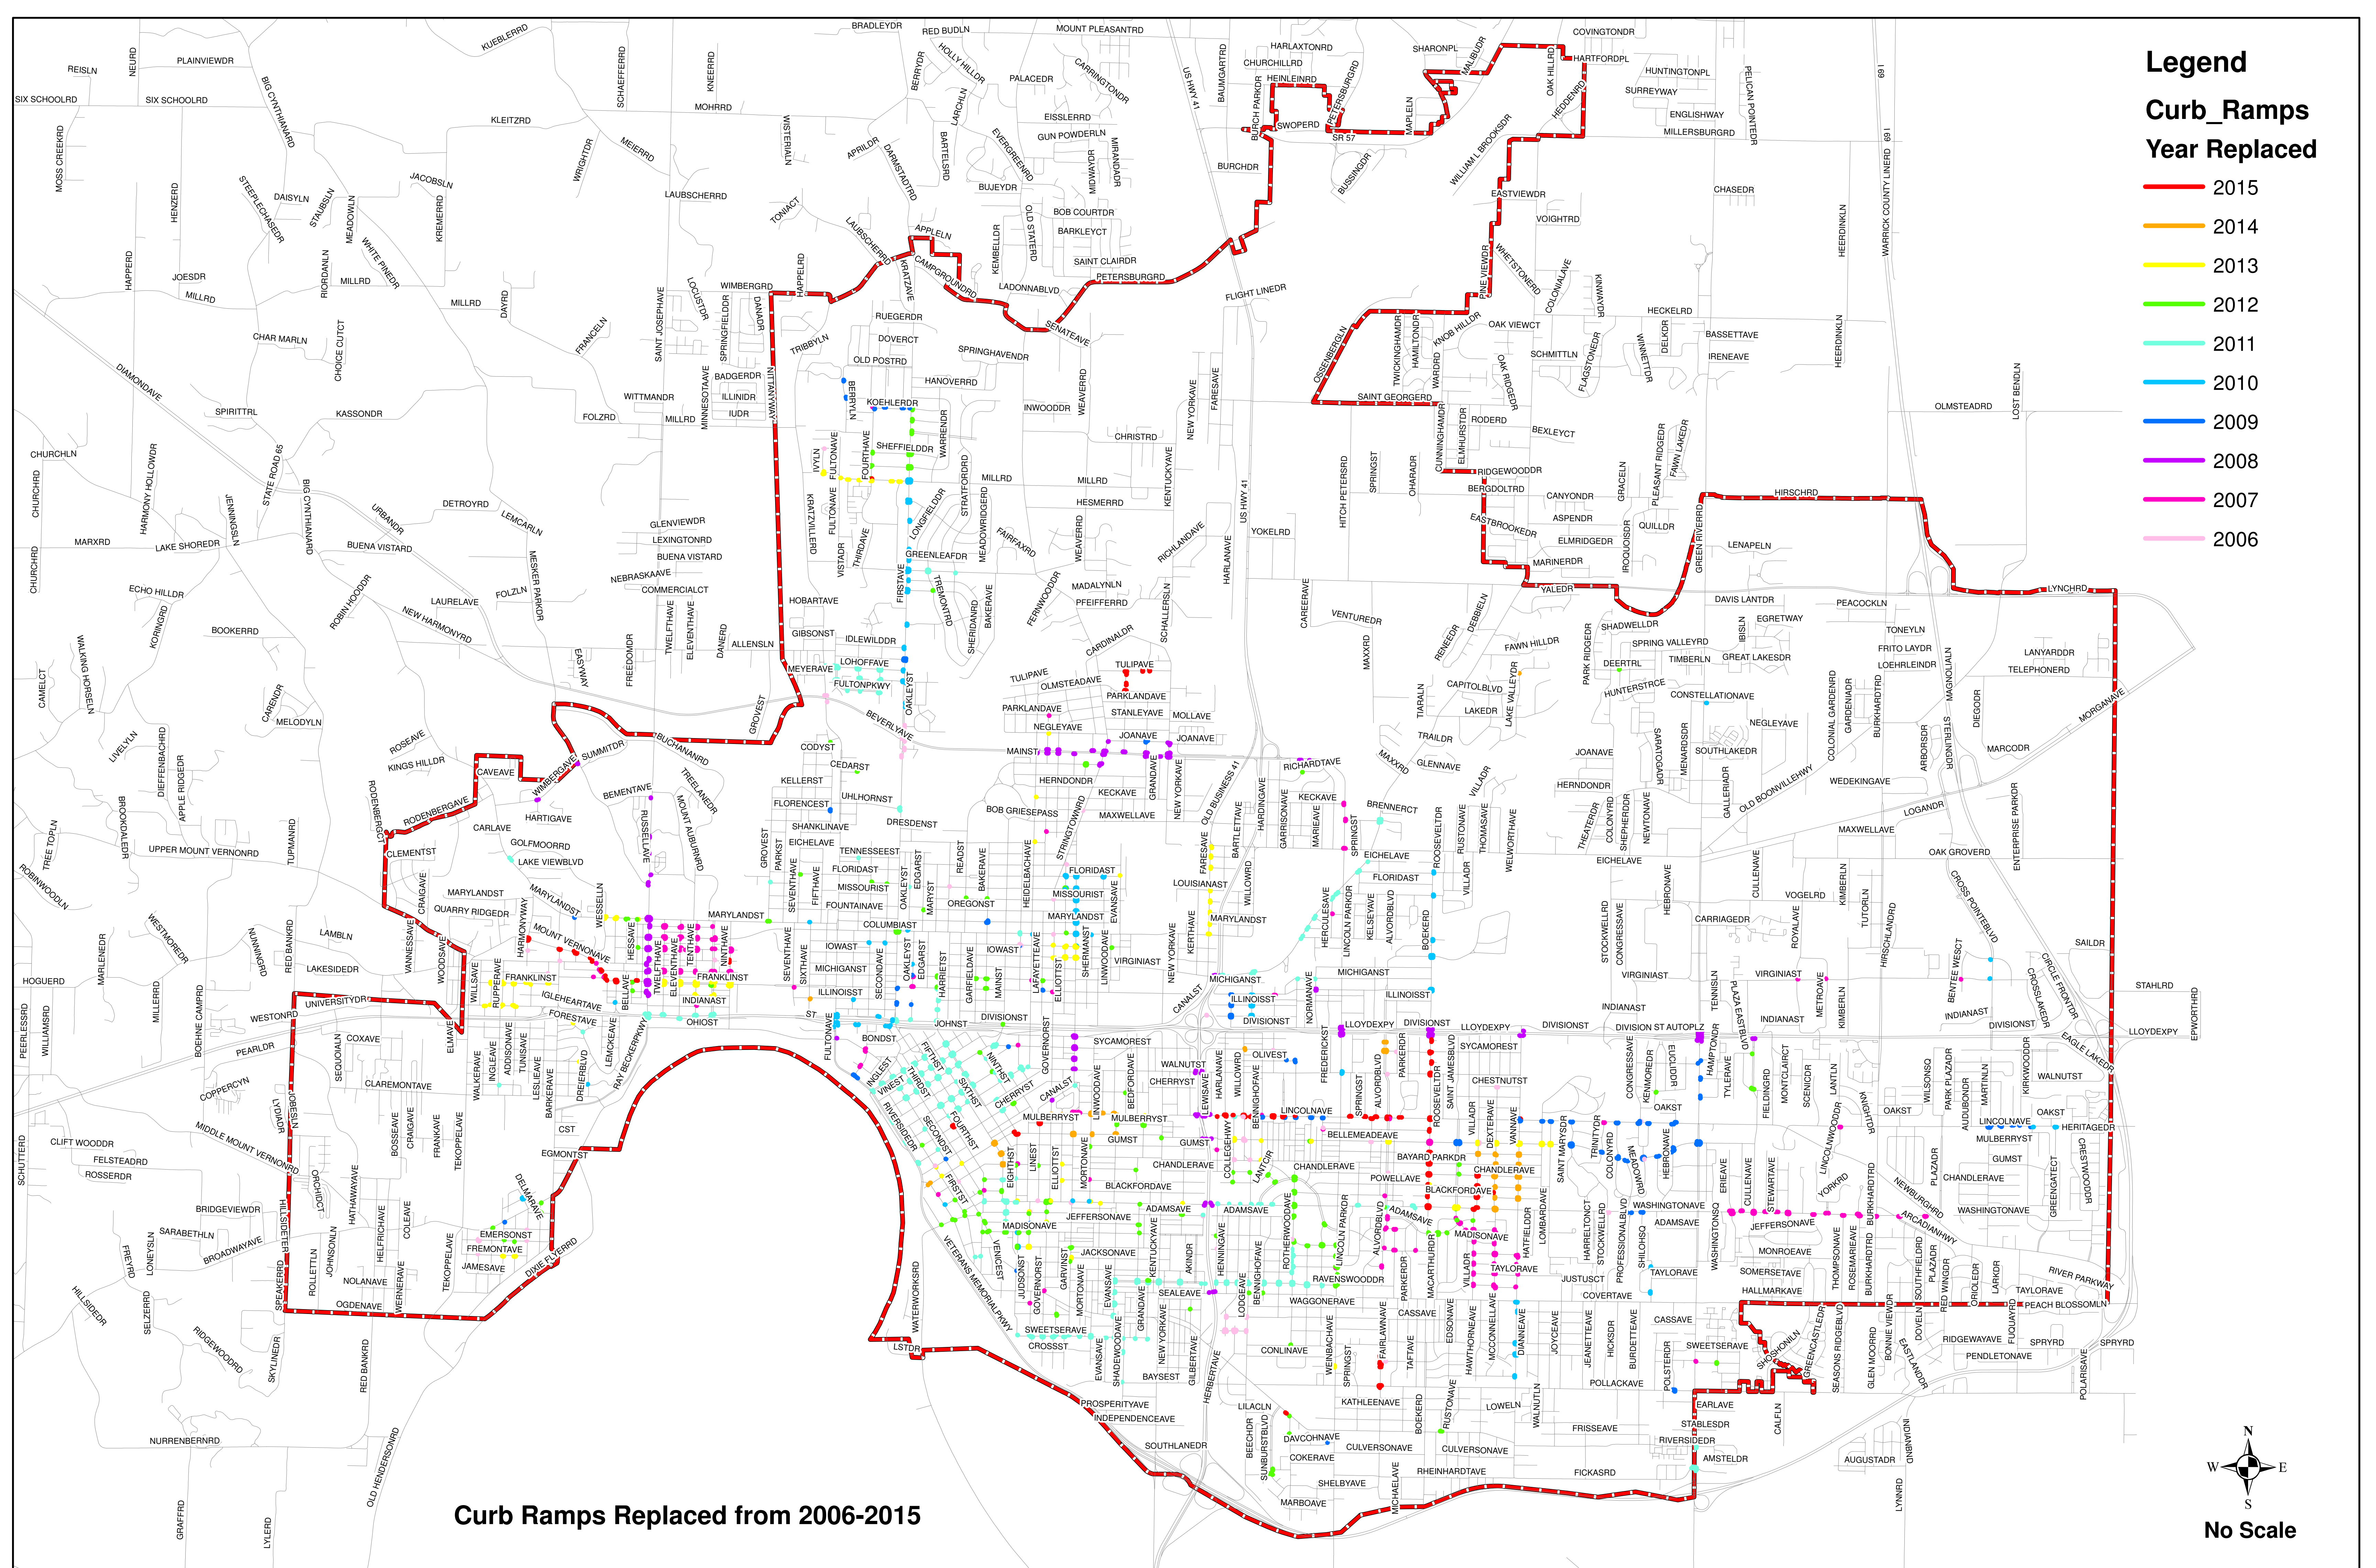

Legend

Curb_Ramps Year Replaced

- 2015
- 2014
- 2013
- 2012
- 2011
- 2010
- 2009
- 2008
- 2007
- 2006

Curb Ramps Replaced from 2006-2015

No Scale