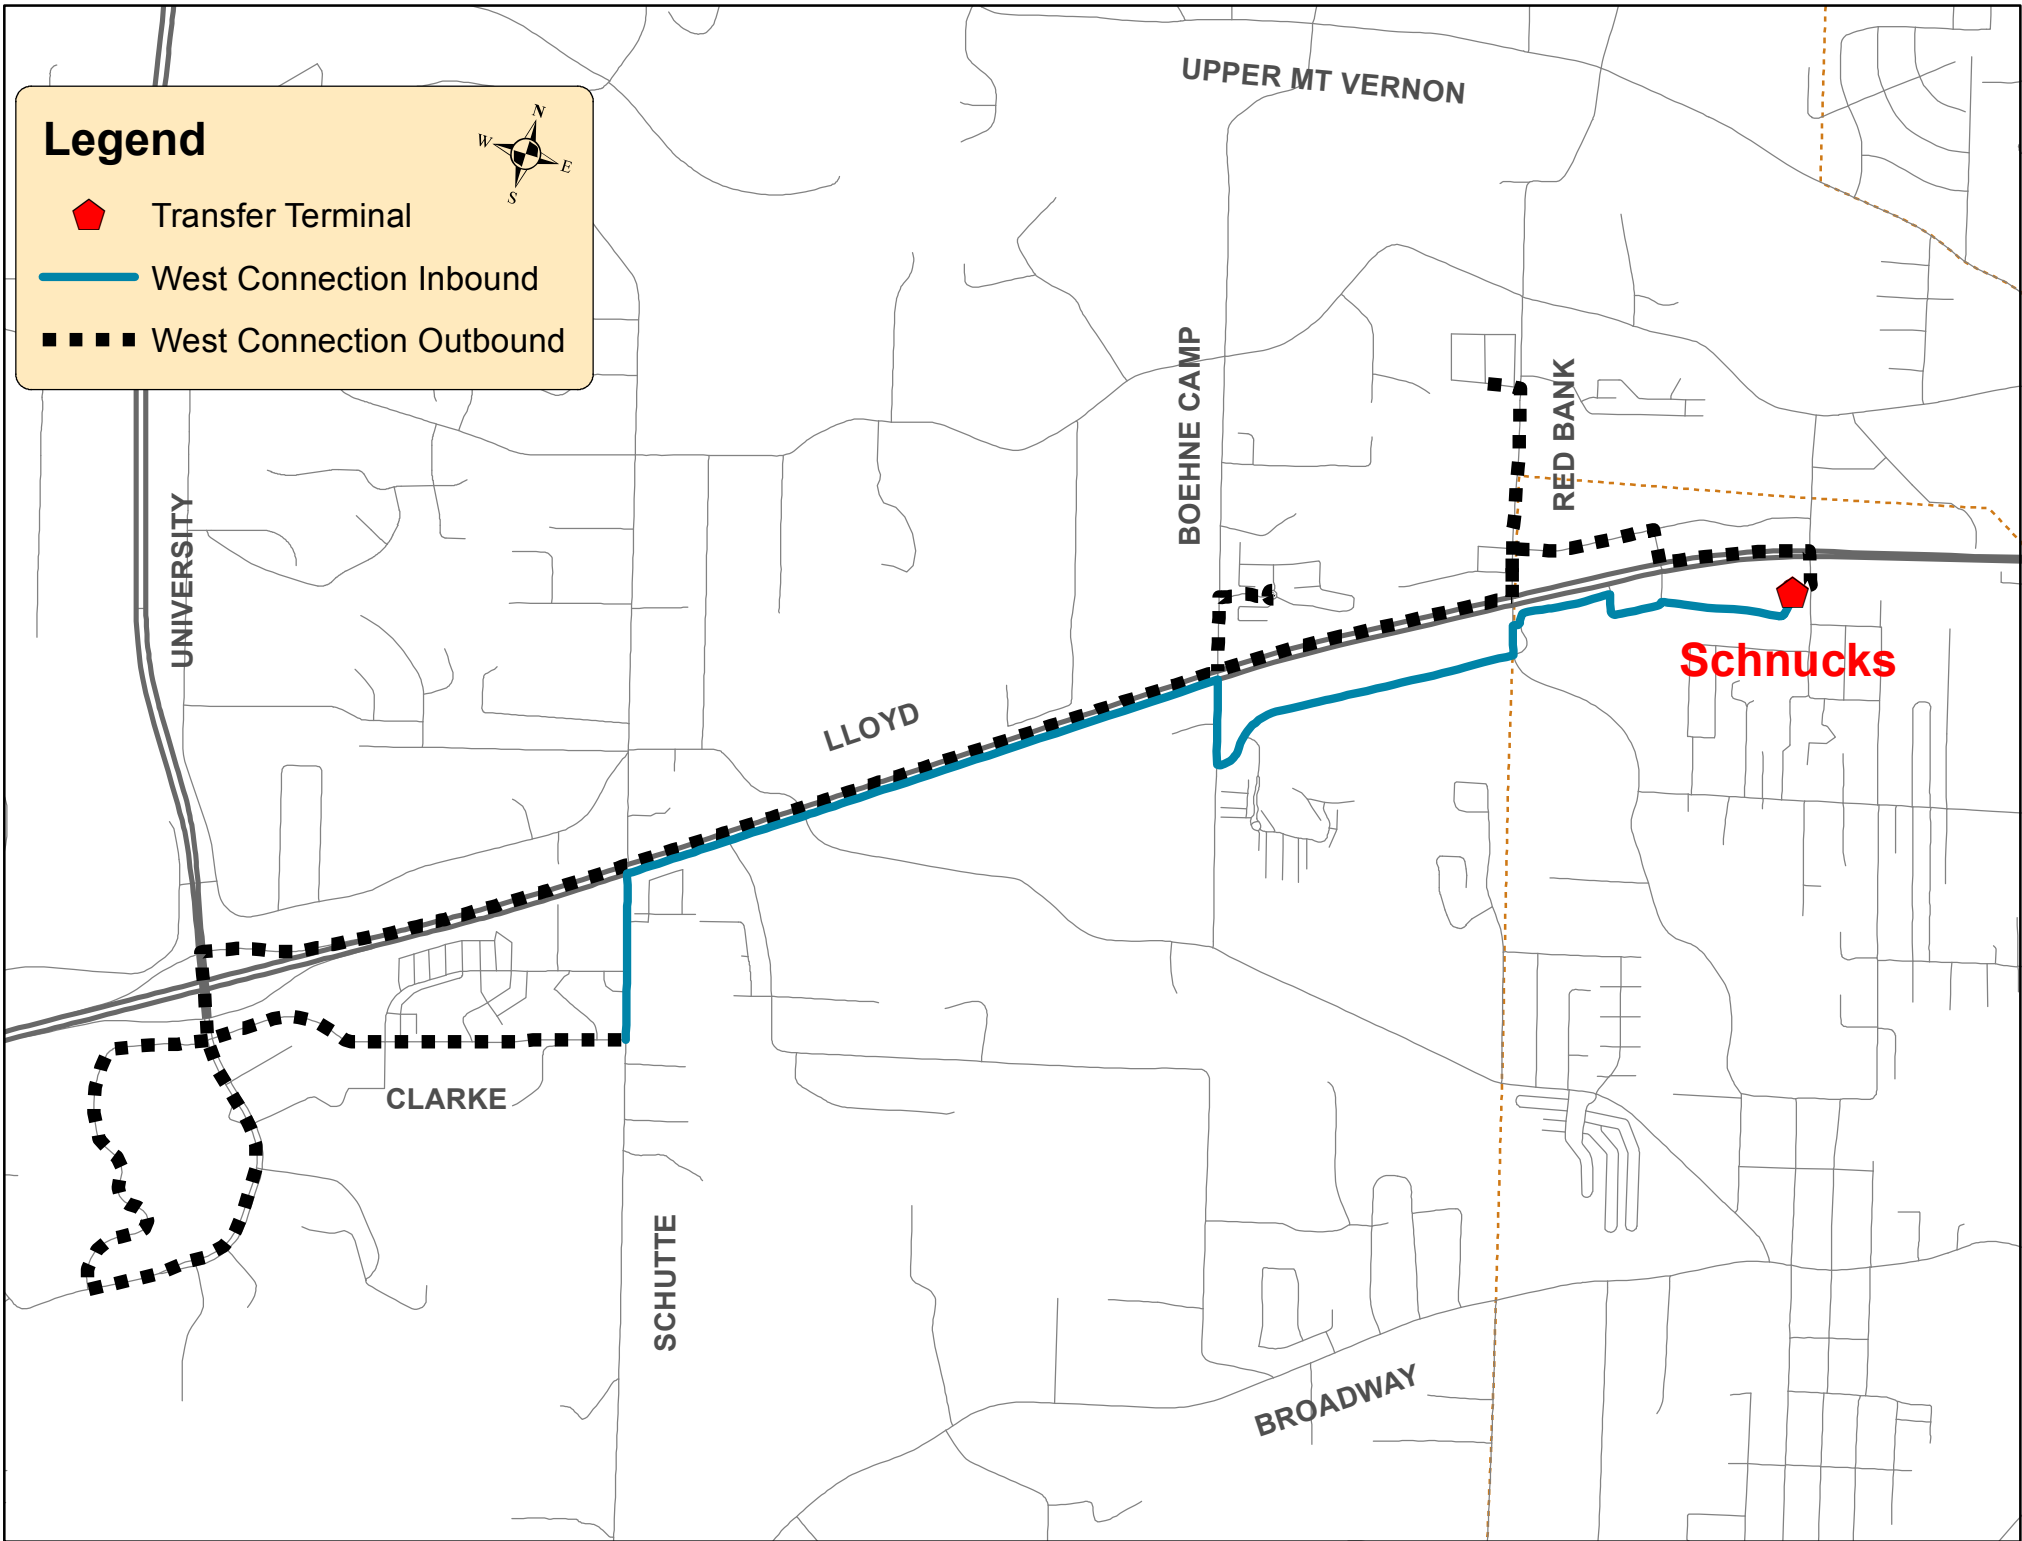

Legend

-  Transfer Terminal
-  West Connection Inbound
-  West Connection Outbound

UPPER MT VERNON

UNIVERSITY

LLOYD

BOEHNE CAMP

RED BANK

Schnucks

CLARKE

SCHUTTE

BROADWAY