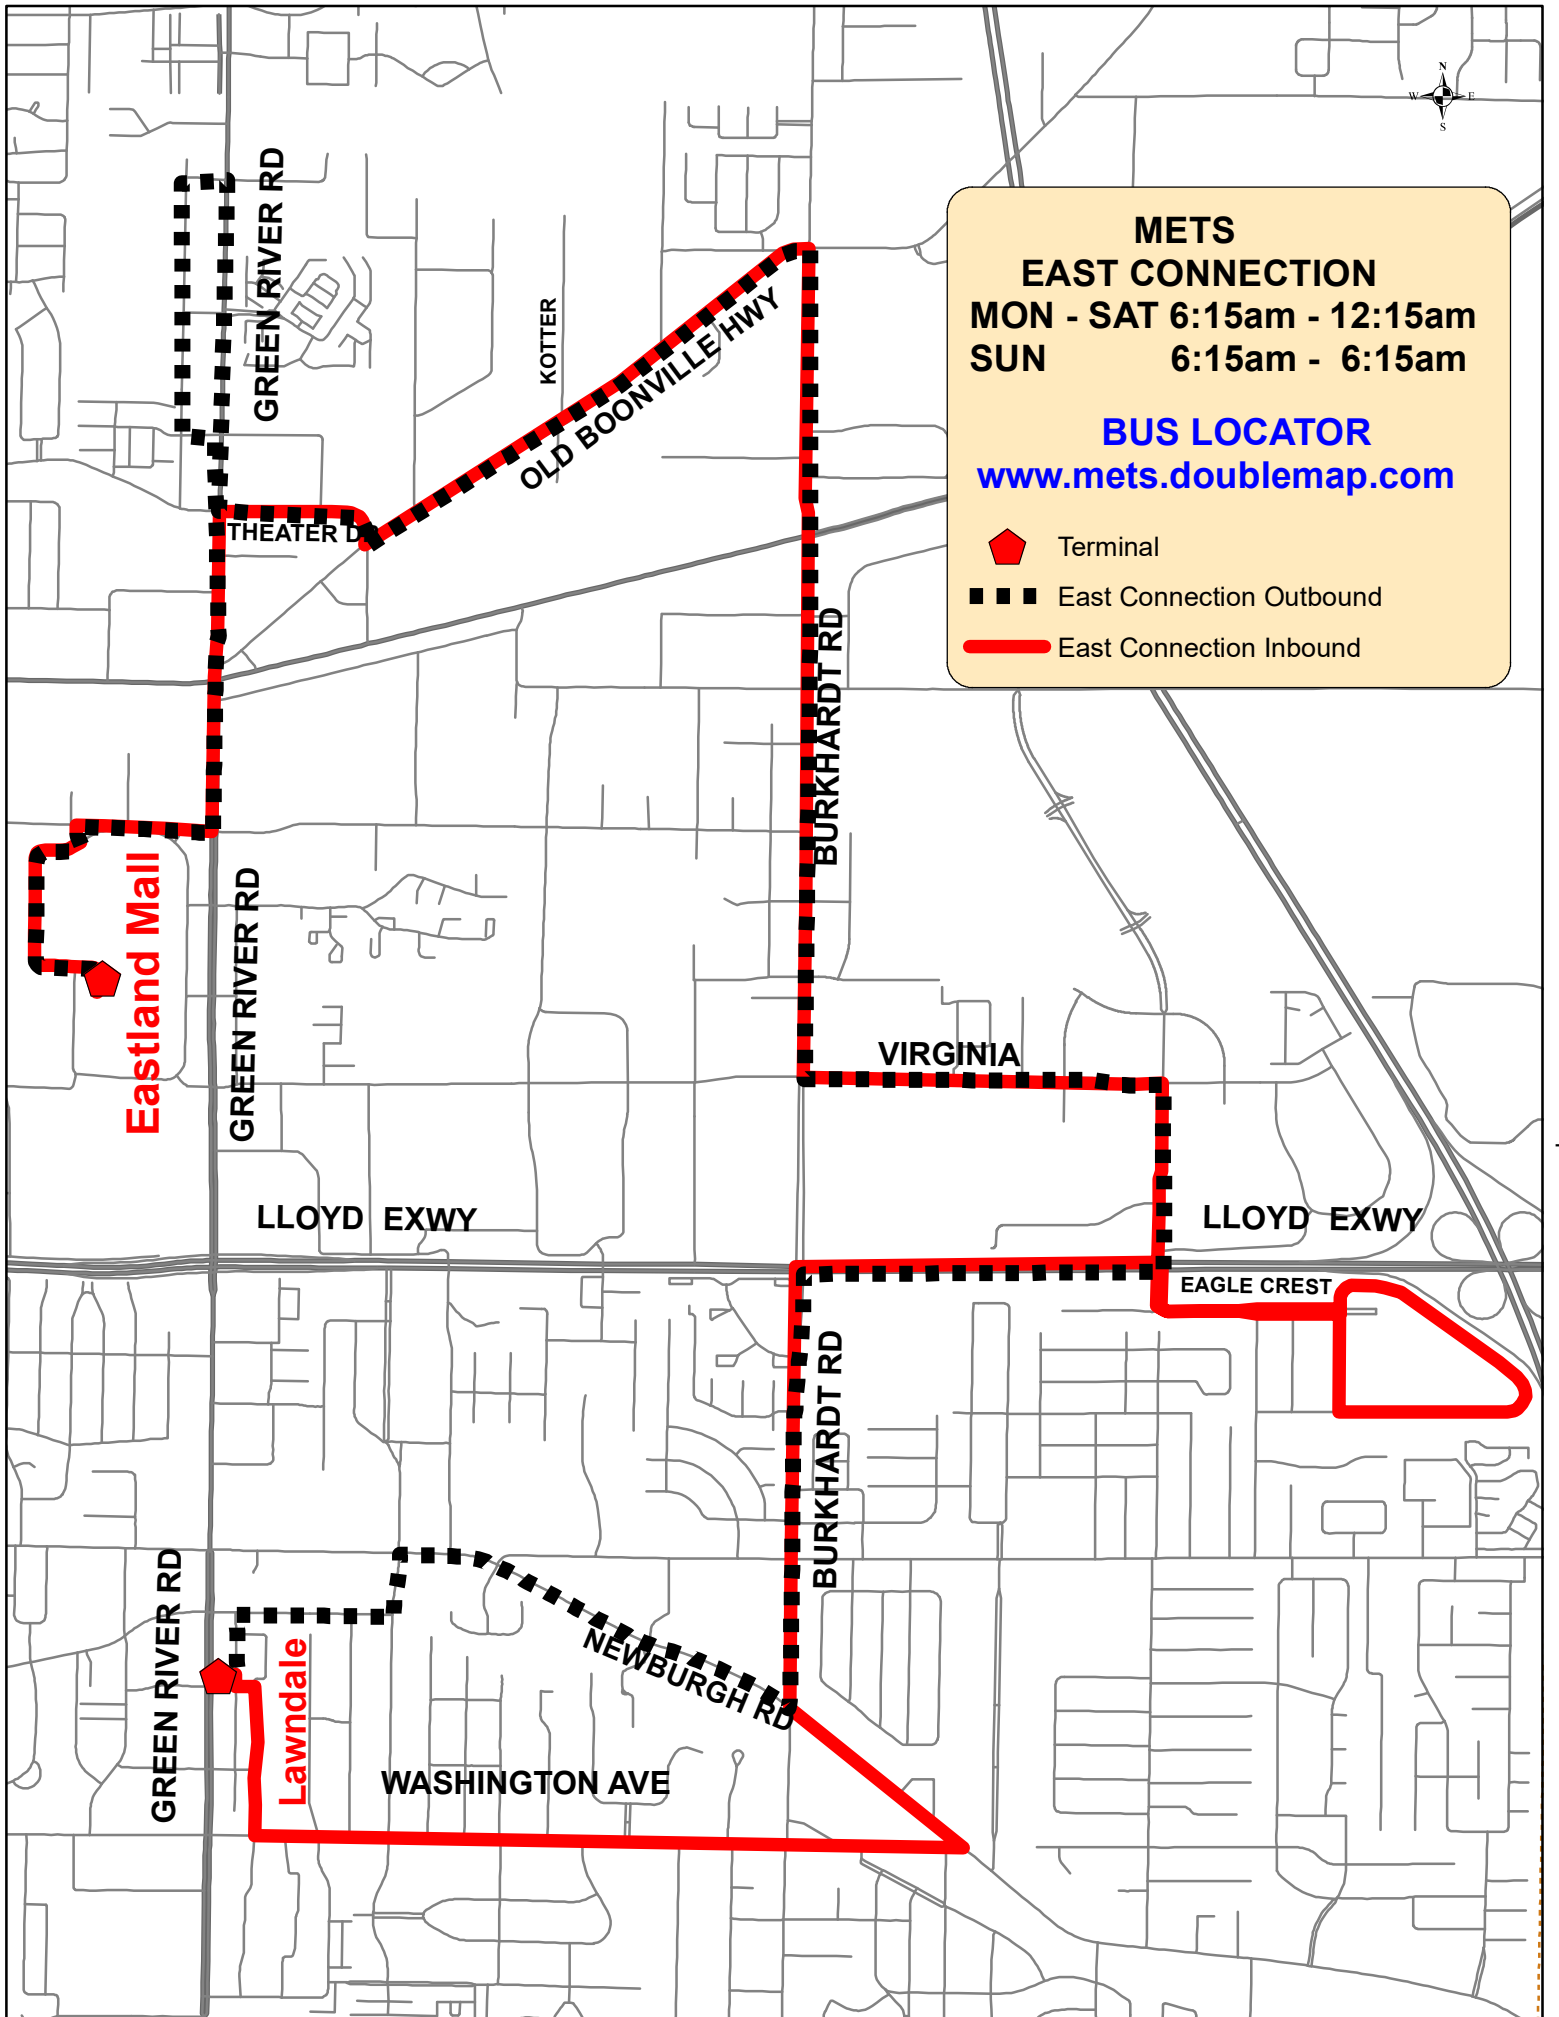

METS
EAST CONNECTION
 MON - SAT 6:15am - 12:15am
 SUN 6:15am - 6:15am

BUS LOCATOR
www.mets.doublemap.com

-  Terminal
-  East Connection Outbound
-  East Connection Inbound

Text