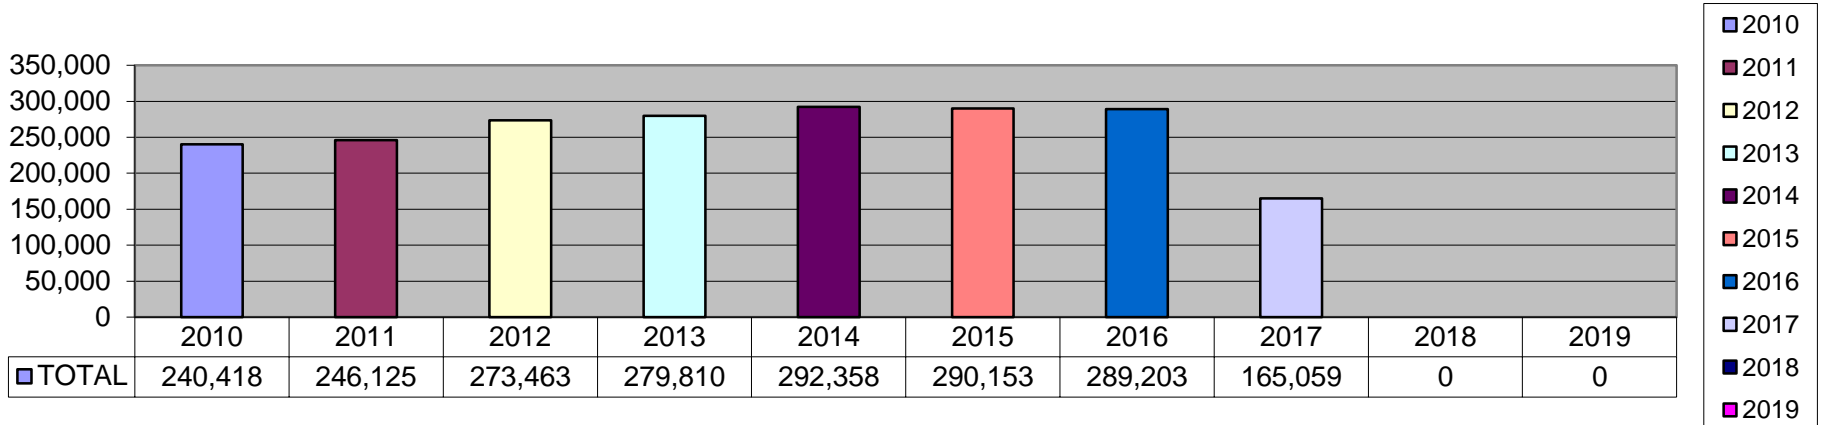

CAD ACTIVITY

	2010	2011	2012	2013	2014	2015	2016	2017	2018	2019
POLICE-EVANSVILLE	144,746	145,965	153,294	159,463	169,961	168,911	163,574	91,818		
POLICE-VANDERBURGH CO	38,686	40,058	55,059	54,931	53,697	49,547	51,388	27,685		
FIRE-EVANSVILLE	8,527	9,059	9,093	9,381	9,719	9,877	10,101	5,914		
FIRE-VANDERBURGH CO	3,888	3,680	3,789	3,898	4,013	4,150	4,232	2,518		
AMBULANCE-CITY/COUNTY	18,755	19,712	20,538	20,783	21,716	23,051	23,495	14,022		
BOL'S & MESSAGES	8,937	8,555	9,204	8,591	8,606	9,469	9,350	5,676		
REFERRALS (SERVICES/AGENCIES)	2,422	3,597	4,806	5,542	6,396	6,183	6,629	4,647		
COURTS							482	143		
INCOMPLETE (DUP, CANC, ACC)	14,457	15,499	17,680	17,221	18,250	18,965	19,952	12,636		
TOTAL	240,418	246,125	273,463	279,810	292,358	290,153	289,203	165,059	0	0
AVG. CALLS HANDLED PER DAY	659	674	749	767	801	795	792	452	0	0

CAD RUNS ENTERED

TELEPHONE STATISTICS

	2010	2011	2012	2013	2014	2015	2016	2017	2018	2019
INCOMING CALLS - LAND LINES	157,745	143,411	135,913	129,290	131,147	128,175	124,077	69,959		
INCOMING CALLS - WIRELESS	114,866	137,361	145,972	152,931	167,374	172,547	175,160	96,293		
OUTGOING	80,188	101,637	116,653	125,166	137,690	132,843	125,658	71,545		
TOTAL CALLS	352,799	382,409	398,538	407,387	436,211	433,565	424,895	237,797		
AVERAGE CALLS PER DAY	967	1,048	1,014	1,116	1,195	1,188	1,164	651	0	0