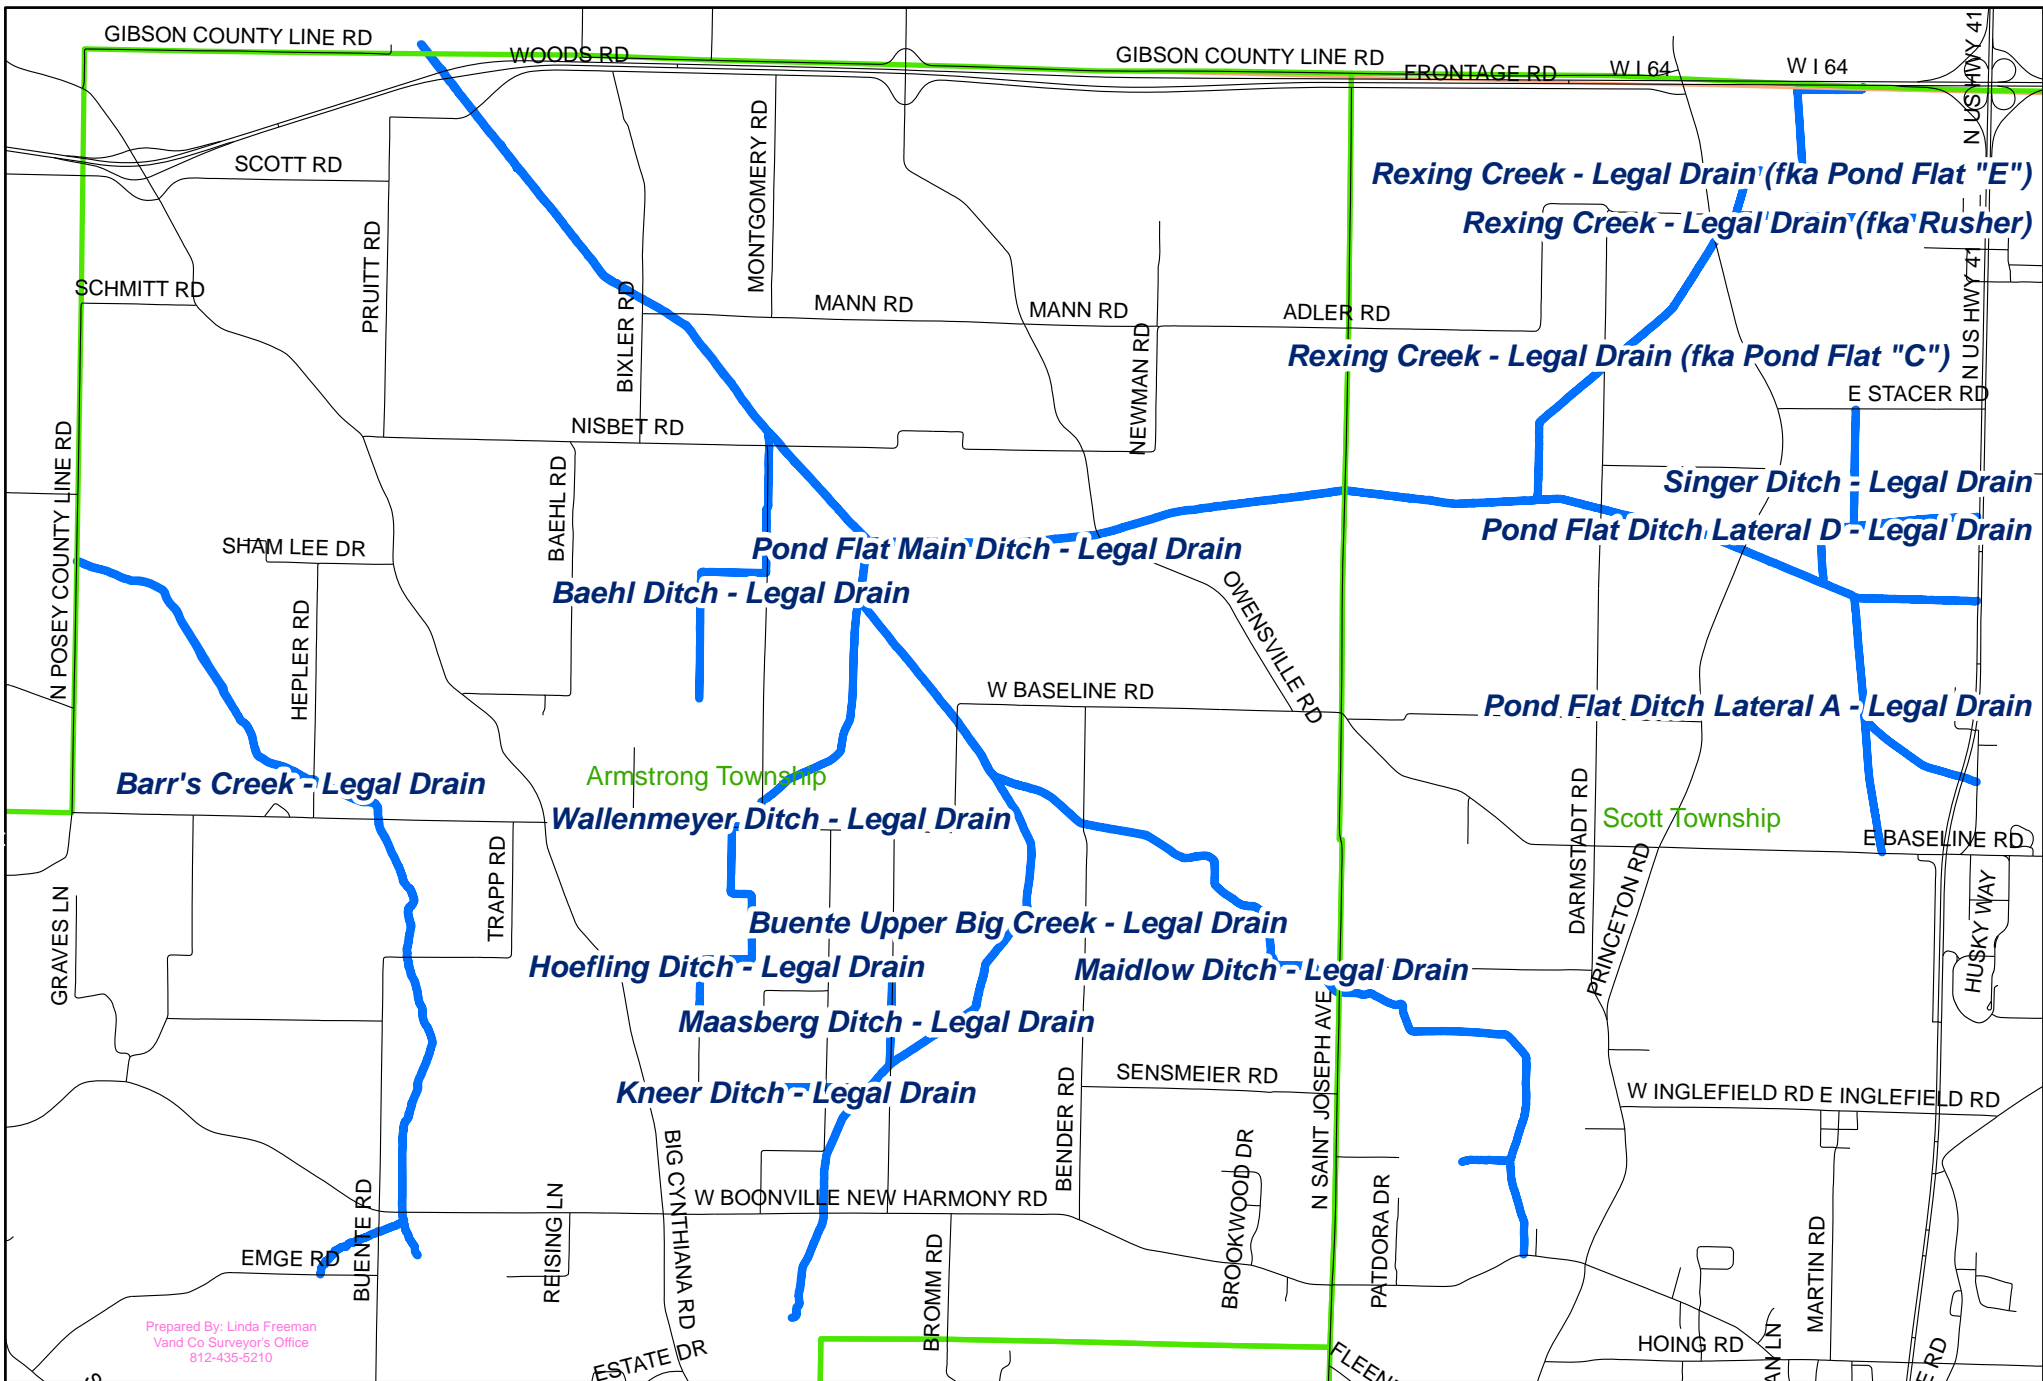

Jeff Mueller, Vanderburgh County Surveyor  
www.VanderburghSurveyor.com

Regulated Drains Located in Northeastern Vanderburgh County, Indiana

Jeff Mueller, Vanderburgh County Surveyor  
[www.VanderburghSurveyor.com](http://www.VanderburghSurveyor.com)

# Regulated Drains Located in Union Township Vanderburgh County, Indiana

# Regulated Drains Located in Northwest Vanderburgh County, Indiana

Jeff Mueller, Vanderburgh County Surveyor  
[www.VanderburghSurveyor.com](http://www.VanderburghSurveyor.com)