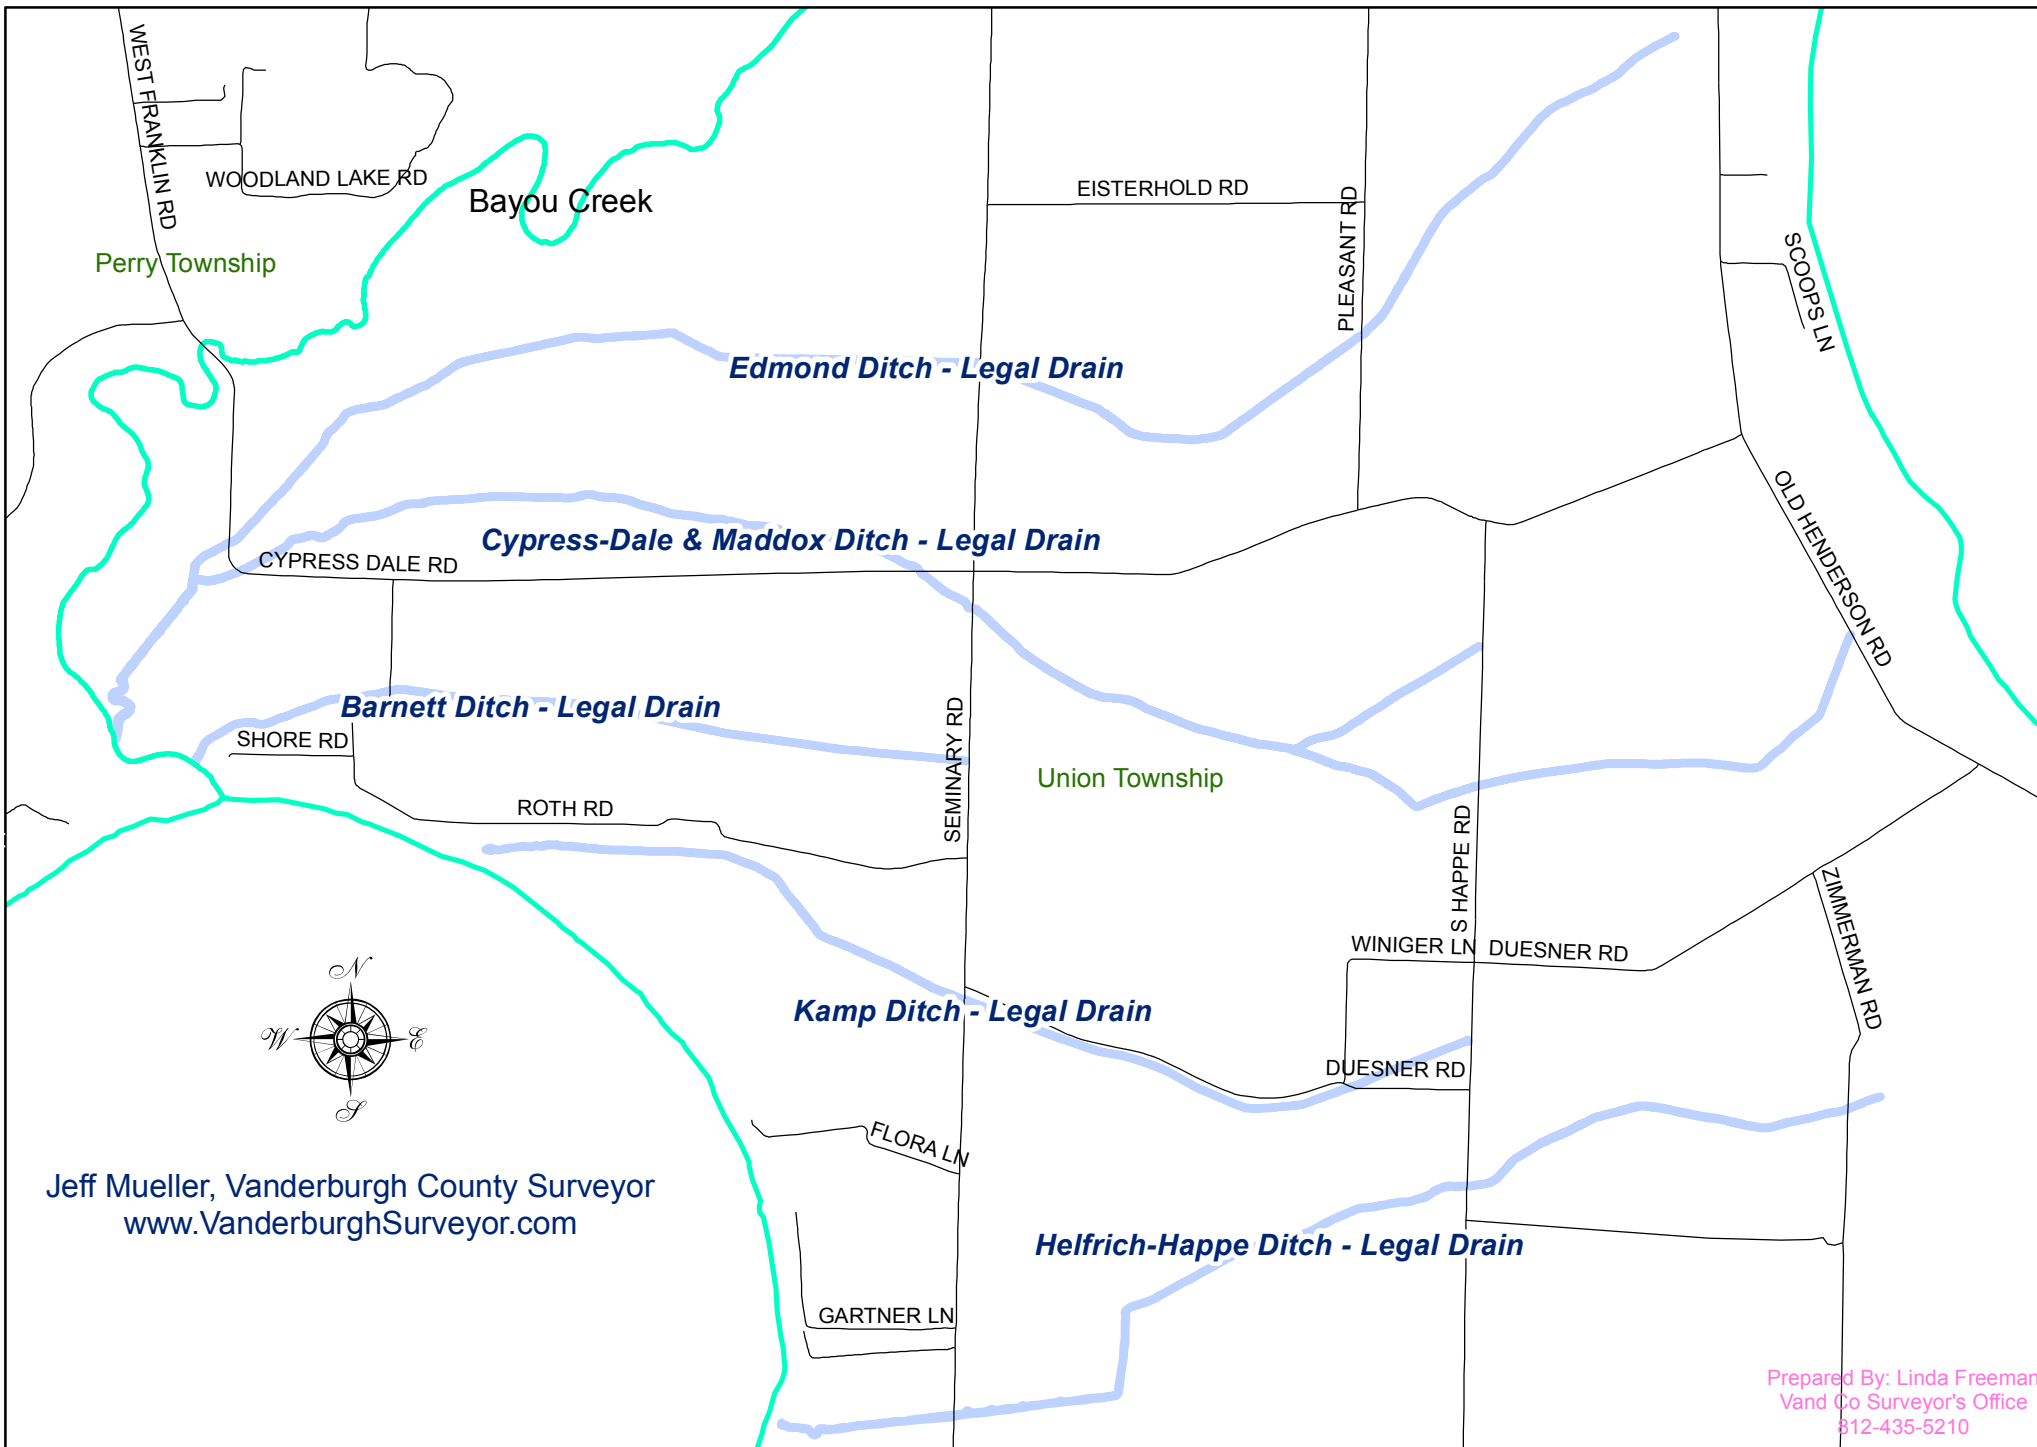

Jeff Mueller, Vanderburgh County Surveyor  
www.VanderburghSurveyor.com

Prepared By: Linda Freeman  
Vand Co Surveyor's Office  
812-435-5210

**Regulated Drains Located in Eastern Vanderburgh County, Indiana**

Jeff Mueller, Vanderburgh County Surveyor  
www.VanderburghSurveyor.com

Regulated Drains Located in Northeastern Vanderburgh County, Indiana

Jeff Mueller, Vanderburgh County Surveyor  
[www.VanderburghSurveyor.com](http://www.VanderburghSurveyor.com)

# Regulated Drains Located in Union Township Vanderburgh County, Indiana

# Regulated Drains Located in Northwest Vanderburgh County, Indiana

Jeff Mueller, Vanderburgh County Surveyor  
[www.VanderburghSurveyor.com](http://www.VanderburghSurveyor.com)