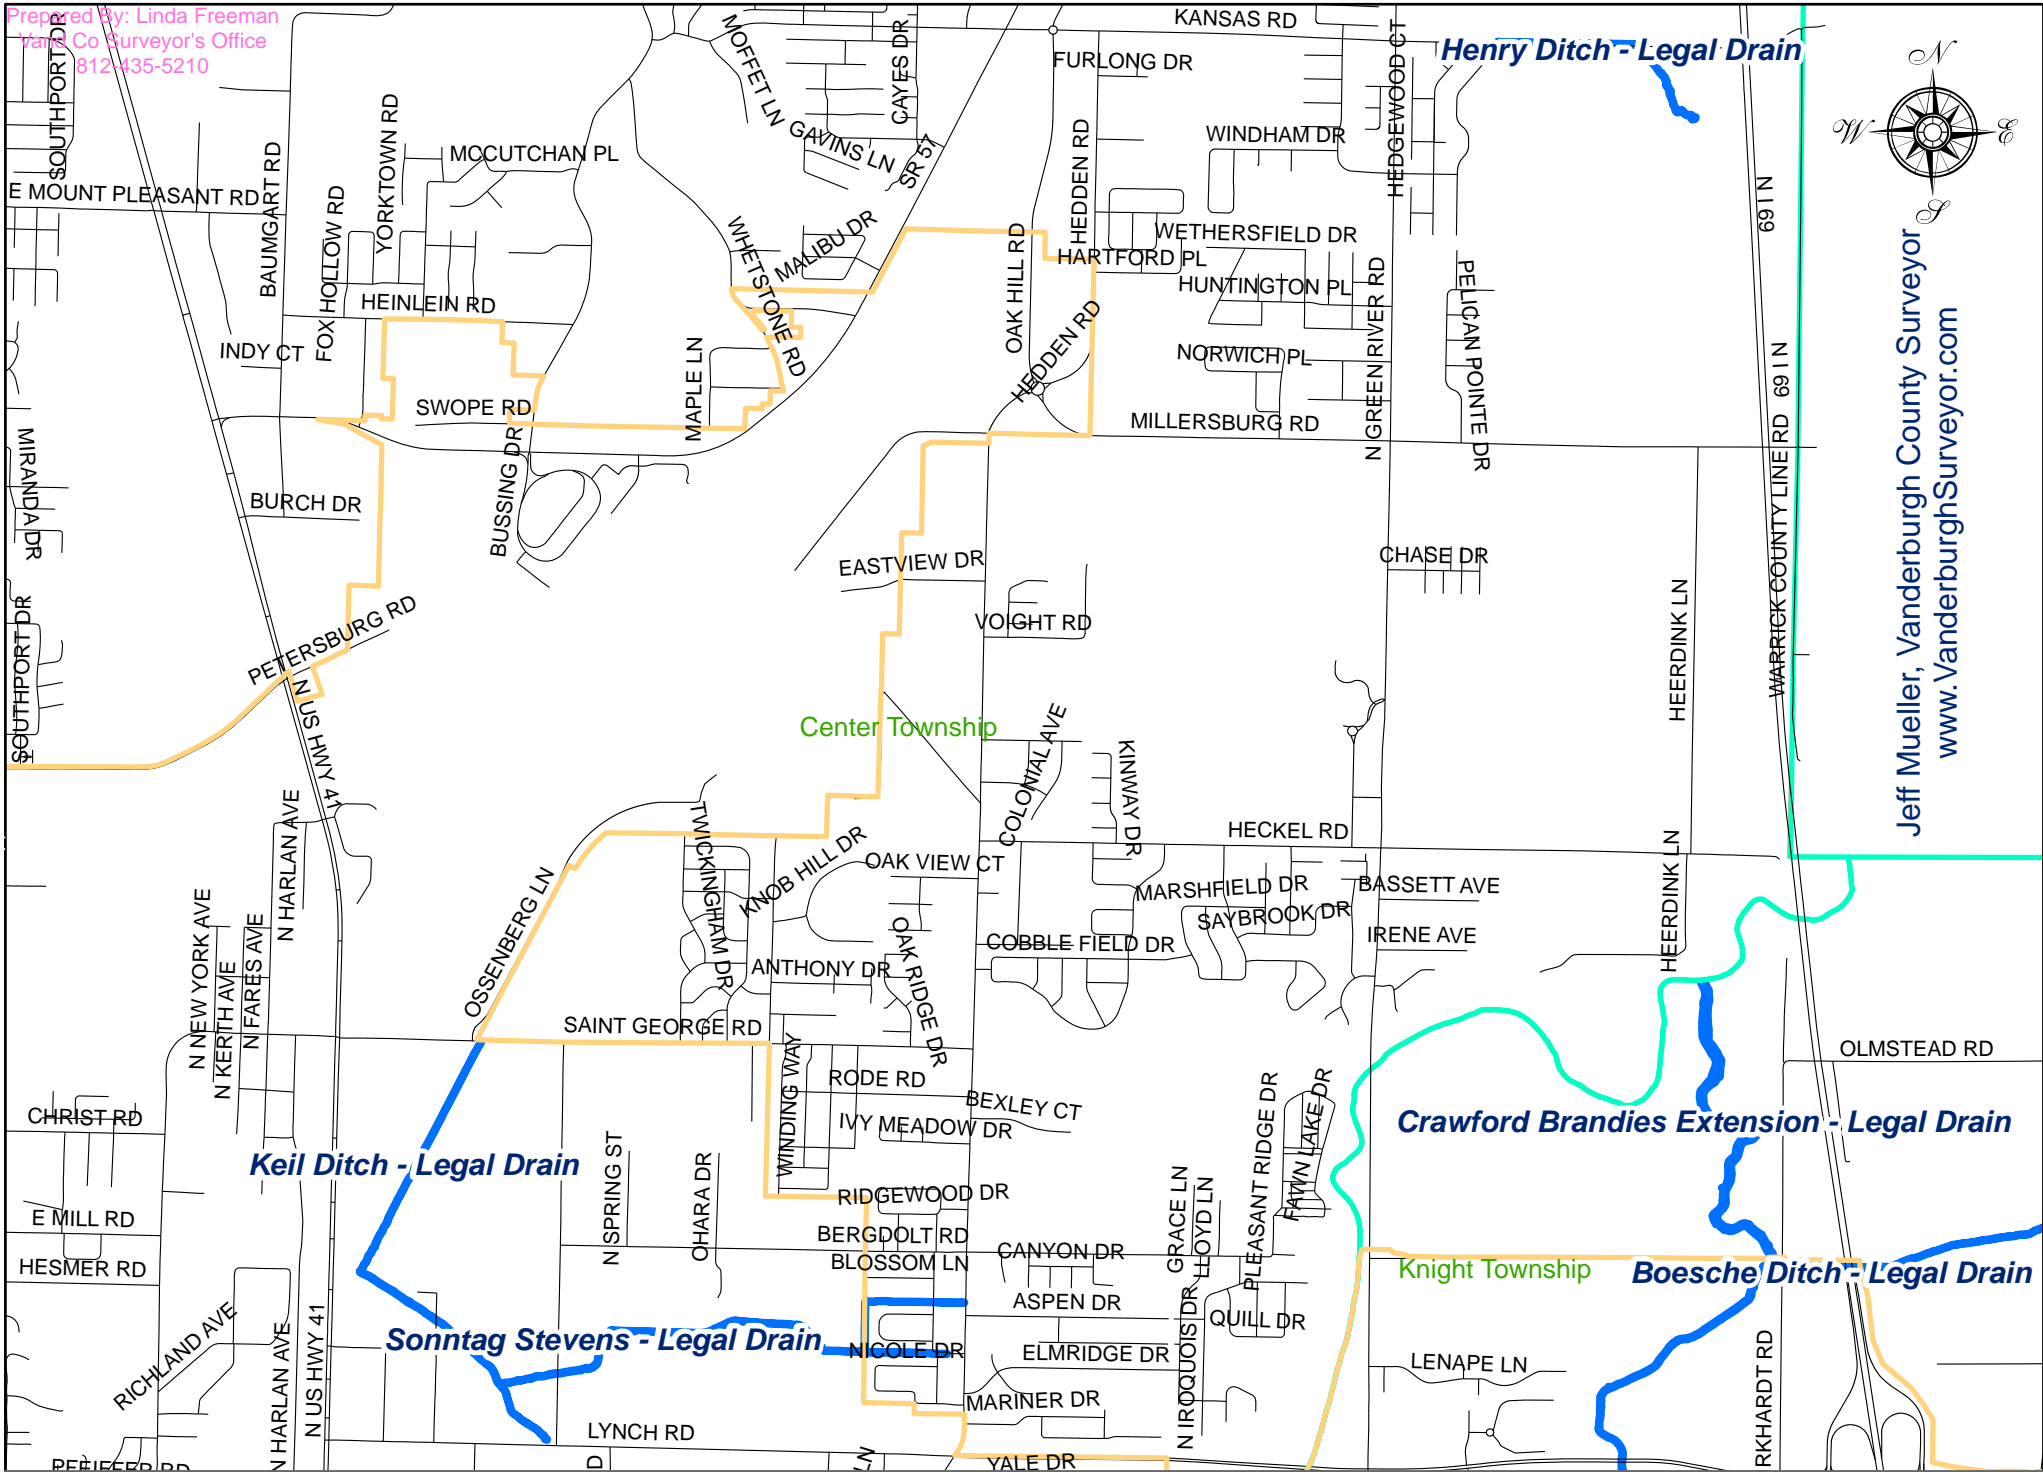

Jeff Mueller, Vanderburgh County Surveyor  
www.VanderburghSurveyor.com

Prepared By: Linda Freeman  
Vand Co Surveyor's Office  
812-435-5210

**Regulated Drains Located in Eastern Vanderburgh County, Indiana**

Jeff Mueller, Vanderburgh County Surveyor  
www.VanderburghSurveyor.com

Regulated Drains Located in Northeastern Vanderburgh County, Indiana

Jeff Mueller, Vanderburgh County Surveyor  
[www.VanderburghSurveyor.com](http://www.VanderburghSurveyor.com)

# Regulated Drains Located in Union Township Vanderburgh County, Indiana

# Regulated Drains Located in Northwest Vanderburgh County, Indiana

Jeff Mueller, Vanderburgh County Surveyor  
[www.VanderburghSurveyor.com](http://www.VanderburghSurveyor.com)