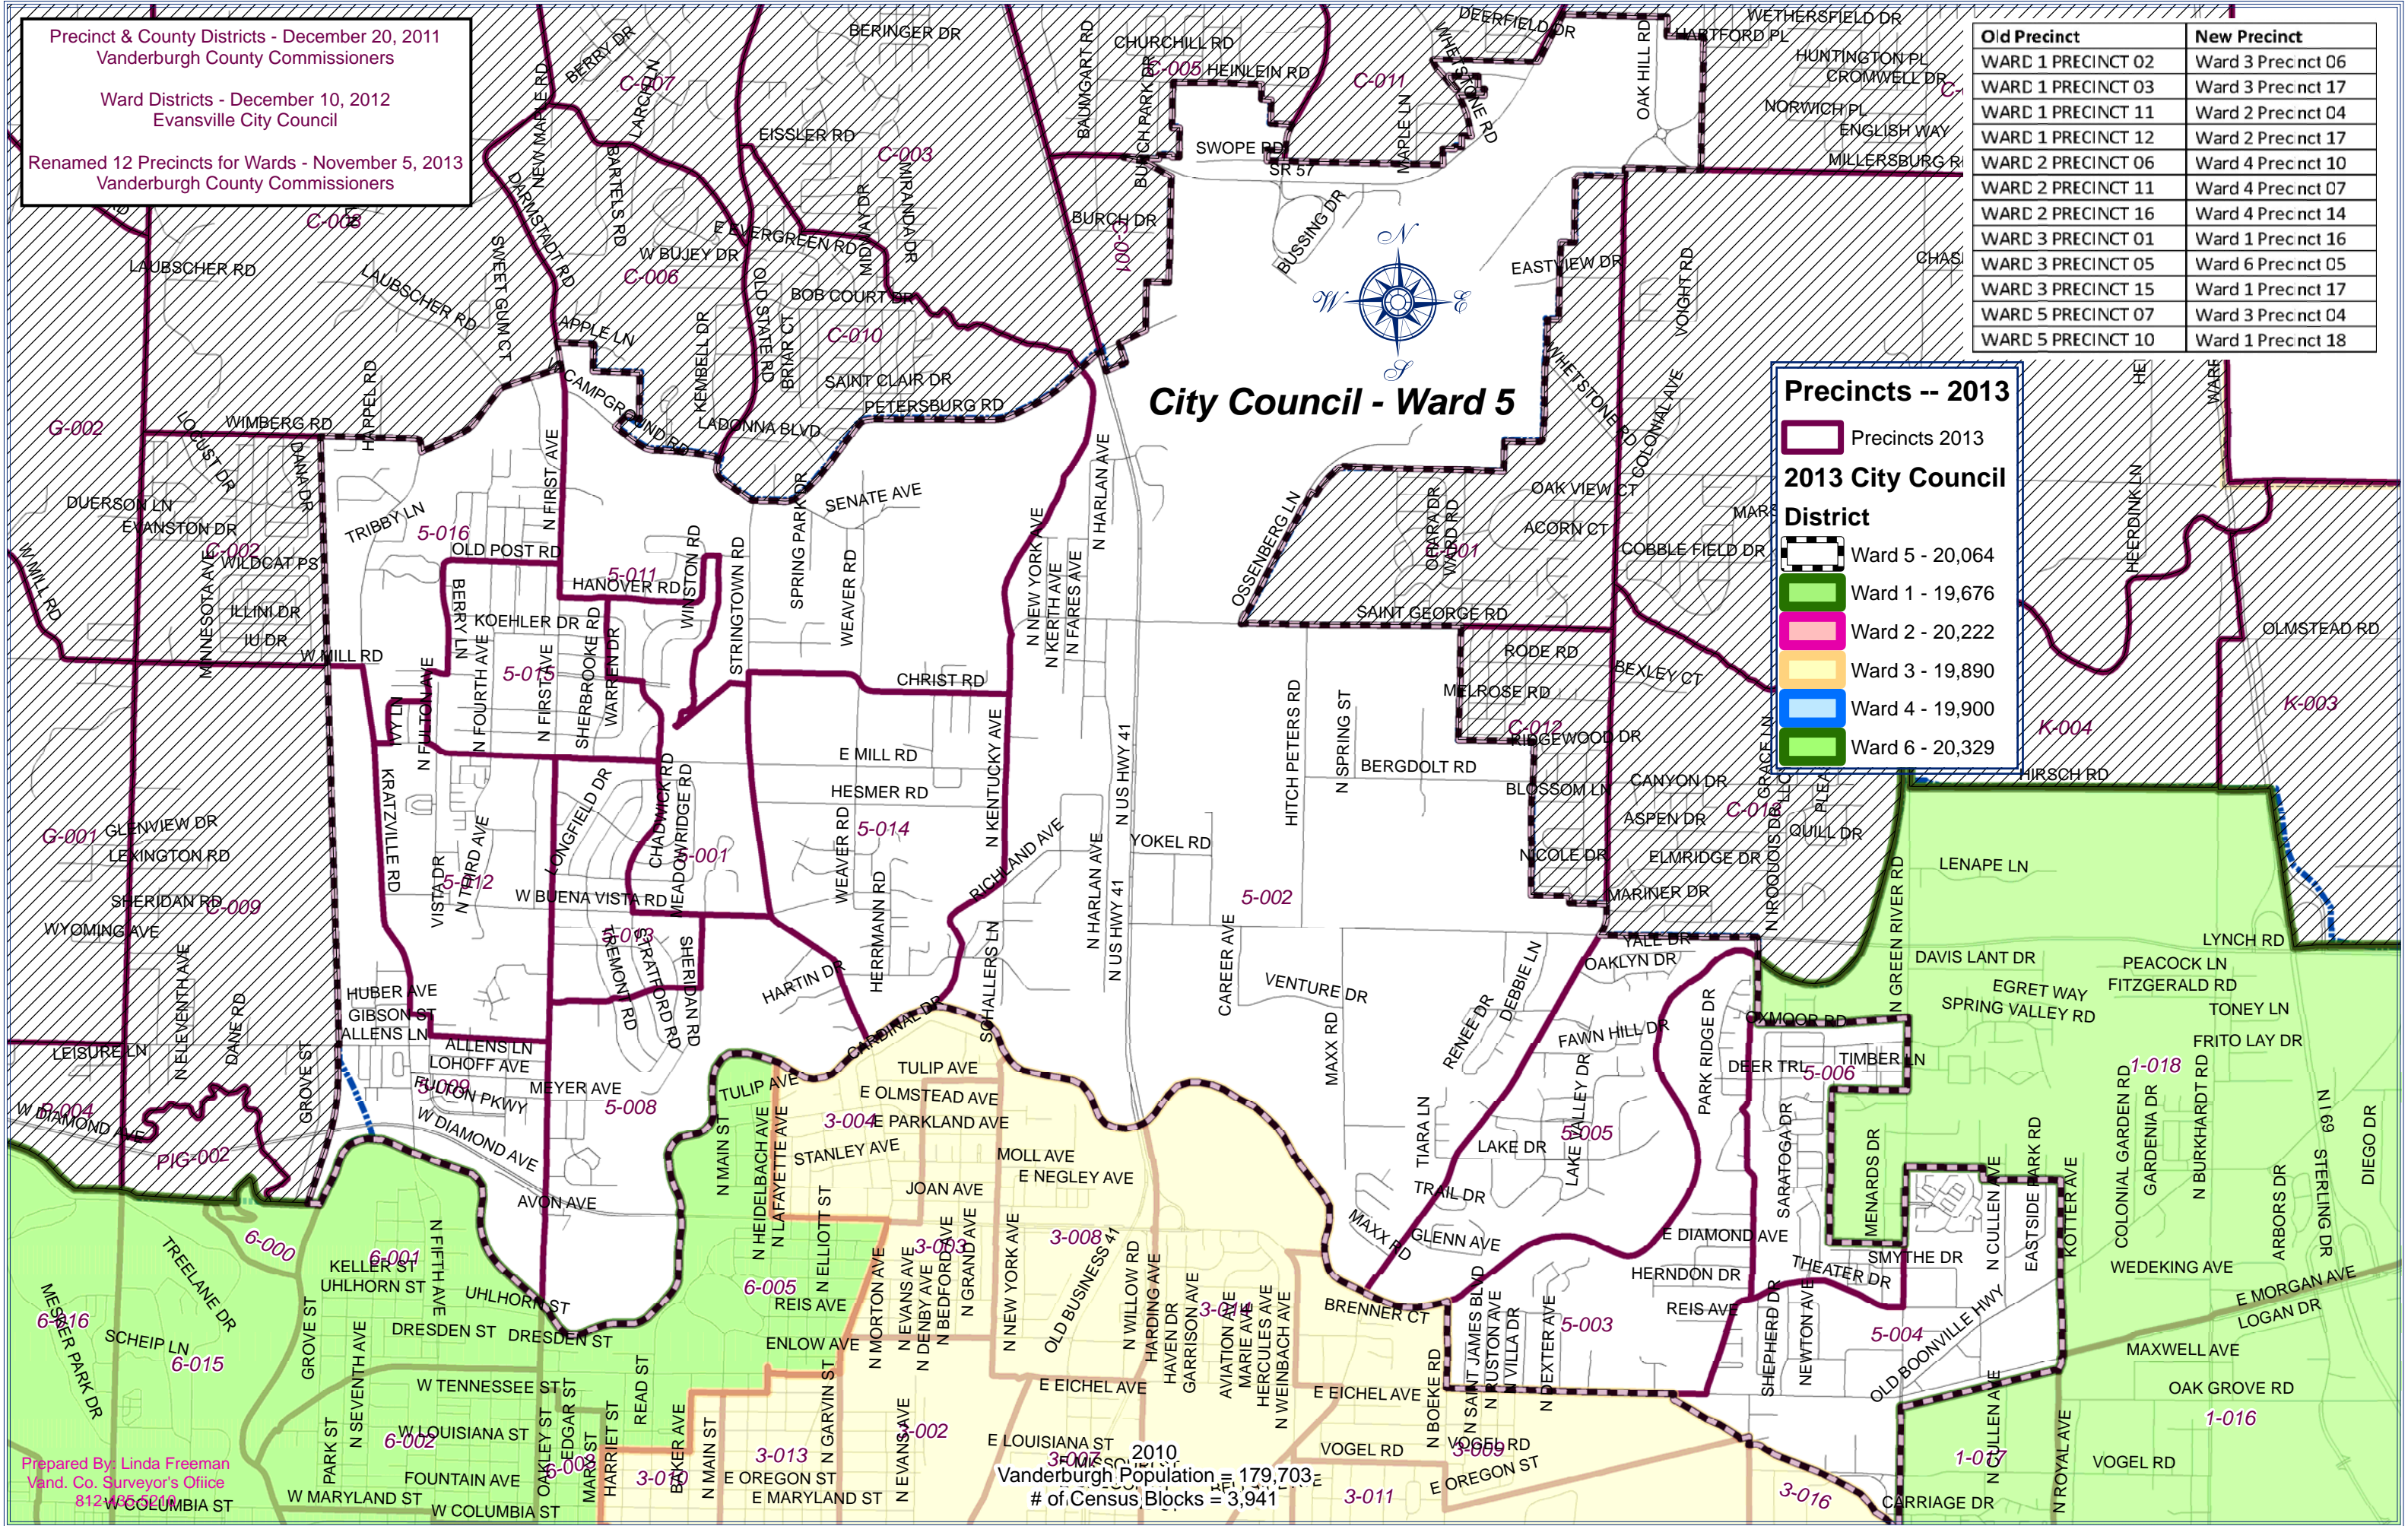

Precinct & County Districts - December 20, 2011  
 Vanderburgh County Commissioners

Ward Districts - December 10, 2012  
 Evansville City Council

Renamed 12 Precincts for Wards - November 5, 2013  
 Vanderburgh County Commissioners

Old Precinct	New Precinct
WARD 1 PRECINCT 02	Ward 3 Precinct 06
WARD 1 PRECINCT 03	Ward 3 Precinct 17
WARD 1 PRECINCT 11	Ward 2 Precinct 04
WARD 1 PRECINCT 12	Ward 2 Precinct 17
WARD 2 PRECINCT 06	Ward 4 Precinct 10
WARD 2 PRECINCT 11	Ward 4 Precinct 07
WARD 2 PRECINCT 16	Ward 4 Precinct 14
WARD 3 PRECINCT 01	Ward 1 Precinct 16
WARD 3 PRECINCT 05	Ward 6 Precinct 05
WARD 3 PRECINCT 15	Ward 1 Precinct 17
WARD 5 PRECINCT 07	Ward 3 Precinct 04
WARD 5 PRECINCT 10	Ward 1 Precinct 18

### City Council - Ward 5

**Precincts -- 2013**

Precincts 2013

**2013 City Council District**

- Ward 5 - 20,064
- Ward 1 - 19,676
- Ward 2 - 20,222
- Ward 3 - 19,890
- Ward 4 - 19,900
- Ward 6 - 20,329

2010  
 Vanderburgh Population = 179,703  
 # of Census Blocks = 3,941