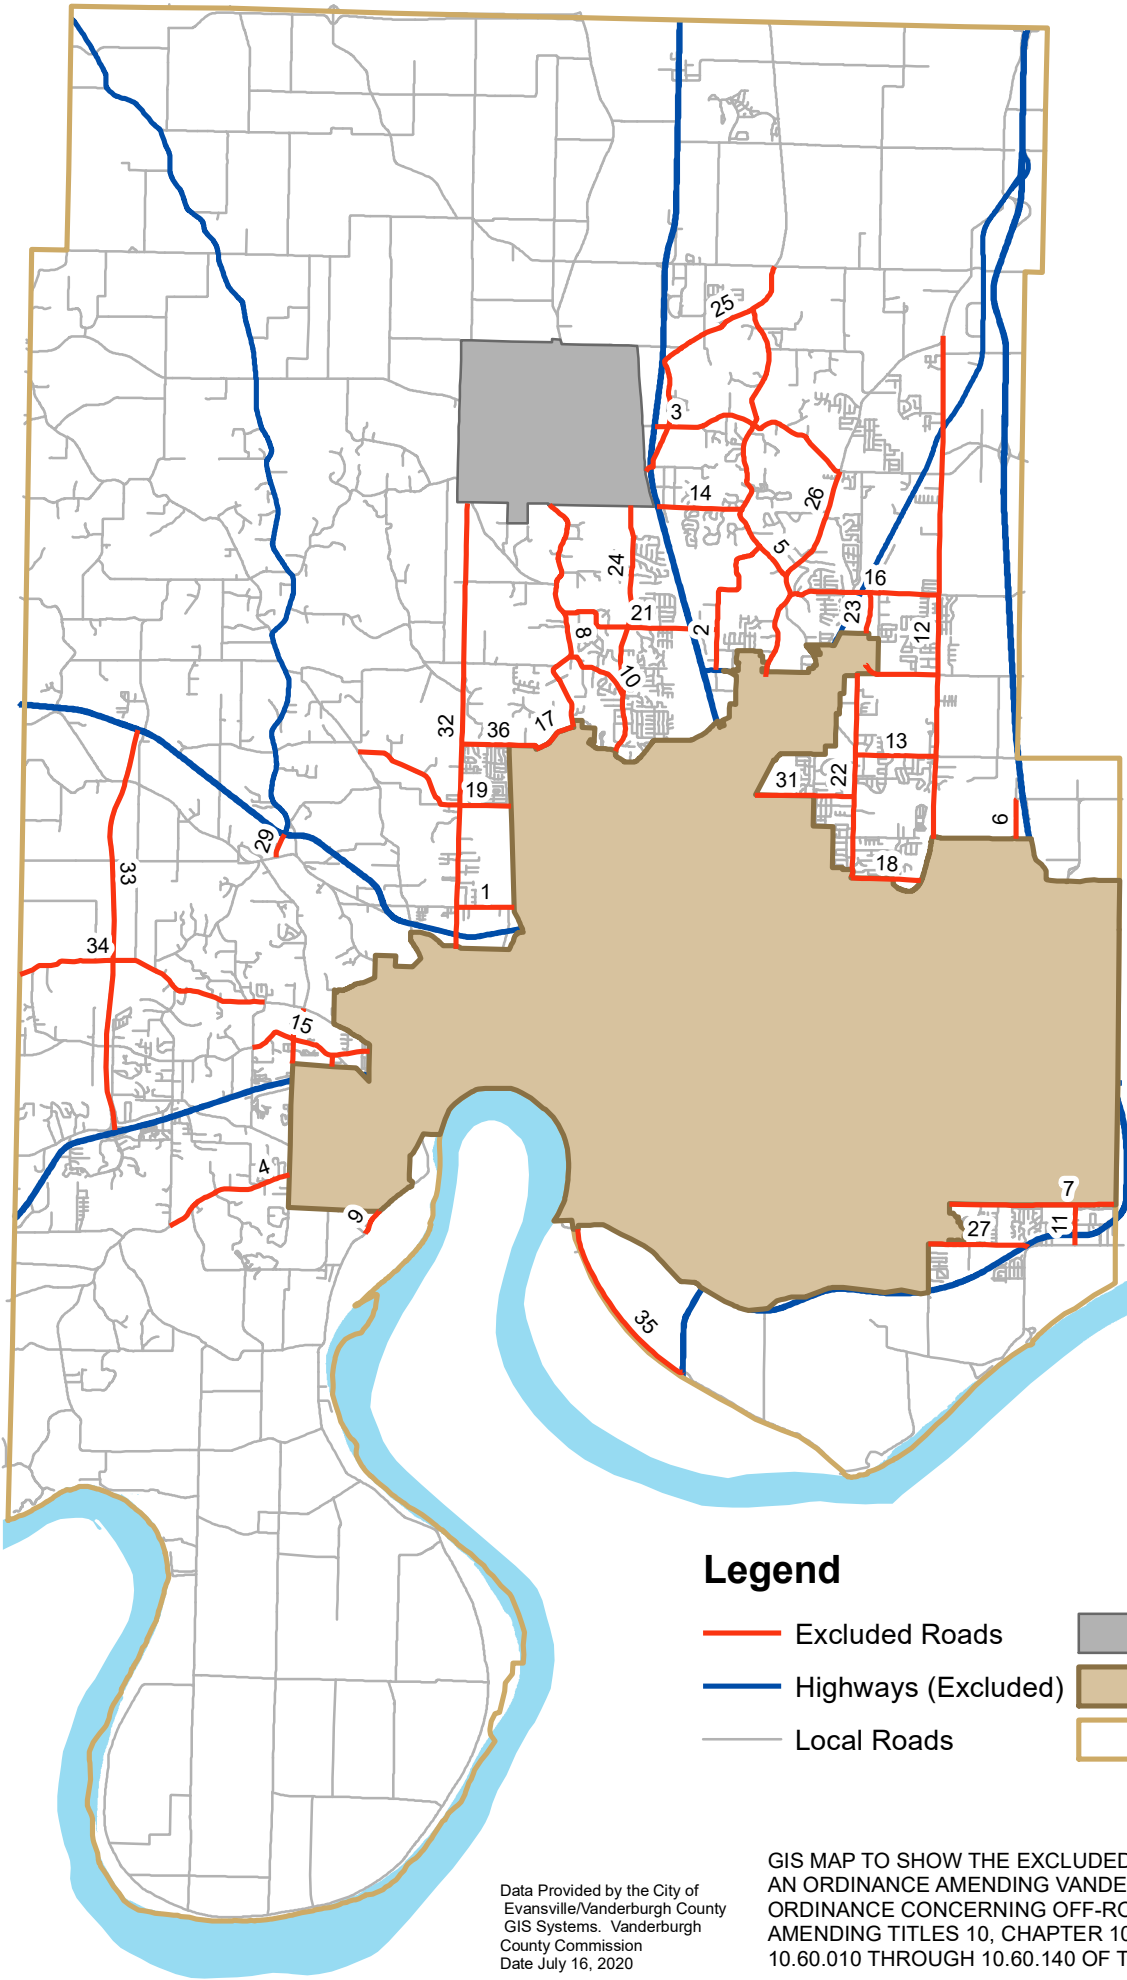

Vanderburgh County Indiana

ID	Name
1	ALLEN RD
2	BAUMGART RD
3	BOONVILLE-NEW HARMONY RD
4	BROADWAY AV
5	BROWNING RD
6	BURKHARDT RD
7	COVERT AV
8	DARMSTADT RD
9	DIXIE FLYER
10	EVERGREEN RD
11	FUQUAY RD
12	GREEN RIVER RD
13	HECKEL RD
14	HILLSDALE RD
15	HOGUE RD
16	KANSAS RD
17	KRATZVILLE RD
18	LYNCH RD
19	MILL RD
20	MILLERSBURG RD
21	MOUNT PLEASANT RD
22	OAK HILL RD
23	OAK HILL RD
24	OLD STATE RD
25	OLD STATE RD
26	PETERSBURG RD
27	POLLACK AV
28	RED BANK RD
29	RESURRECTION DR
30	ROSENBERGER AV
31	ST GEORGE RD
32	ST JOSEPH AV
33	UNIVERSITY PKWY
34	UPPER MOUNT VERNON RD
35	WATERWORKS RD
36	WIMBERG RD

Legend

- Excluded Roads
- Highways (Excluded)
- Local Roads
- Town of Darmstadt
- City of Evansville
- Vanderburgh County

Data Provided by the City of
Evansville/Vanderburgh County
GIS Systems. Vanderburgh
County Commission
Date July 16, 2020

GIS MAP TO SHOW THE EXCLUDED STREETS FOR:
AN ORDINANCE AMENDING VANDERBURGH COUNTY'S
ORDINANCE CONCERNING OFF-ROAD VEHICLES AND GOLF CARTS AND
AMENDING TITLES 10, CHAPTER 10.60, SECTIONS
10.60.010 THROUGH 10.60.140 OF THE VANDERBURGH COUNTY COD