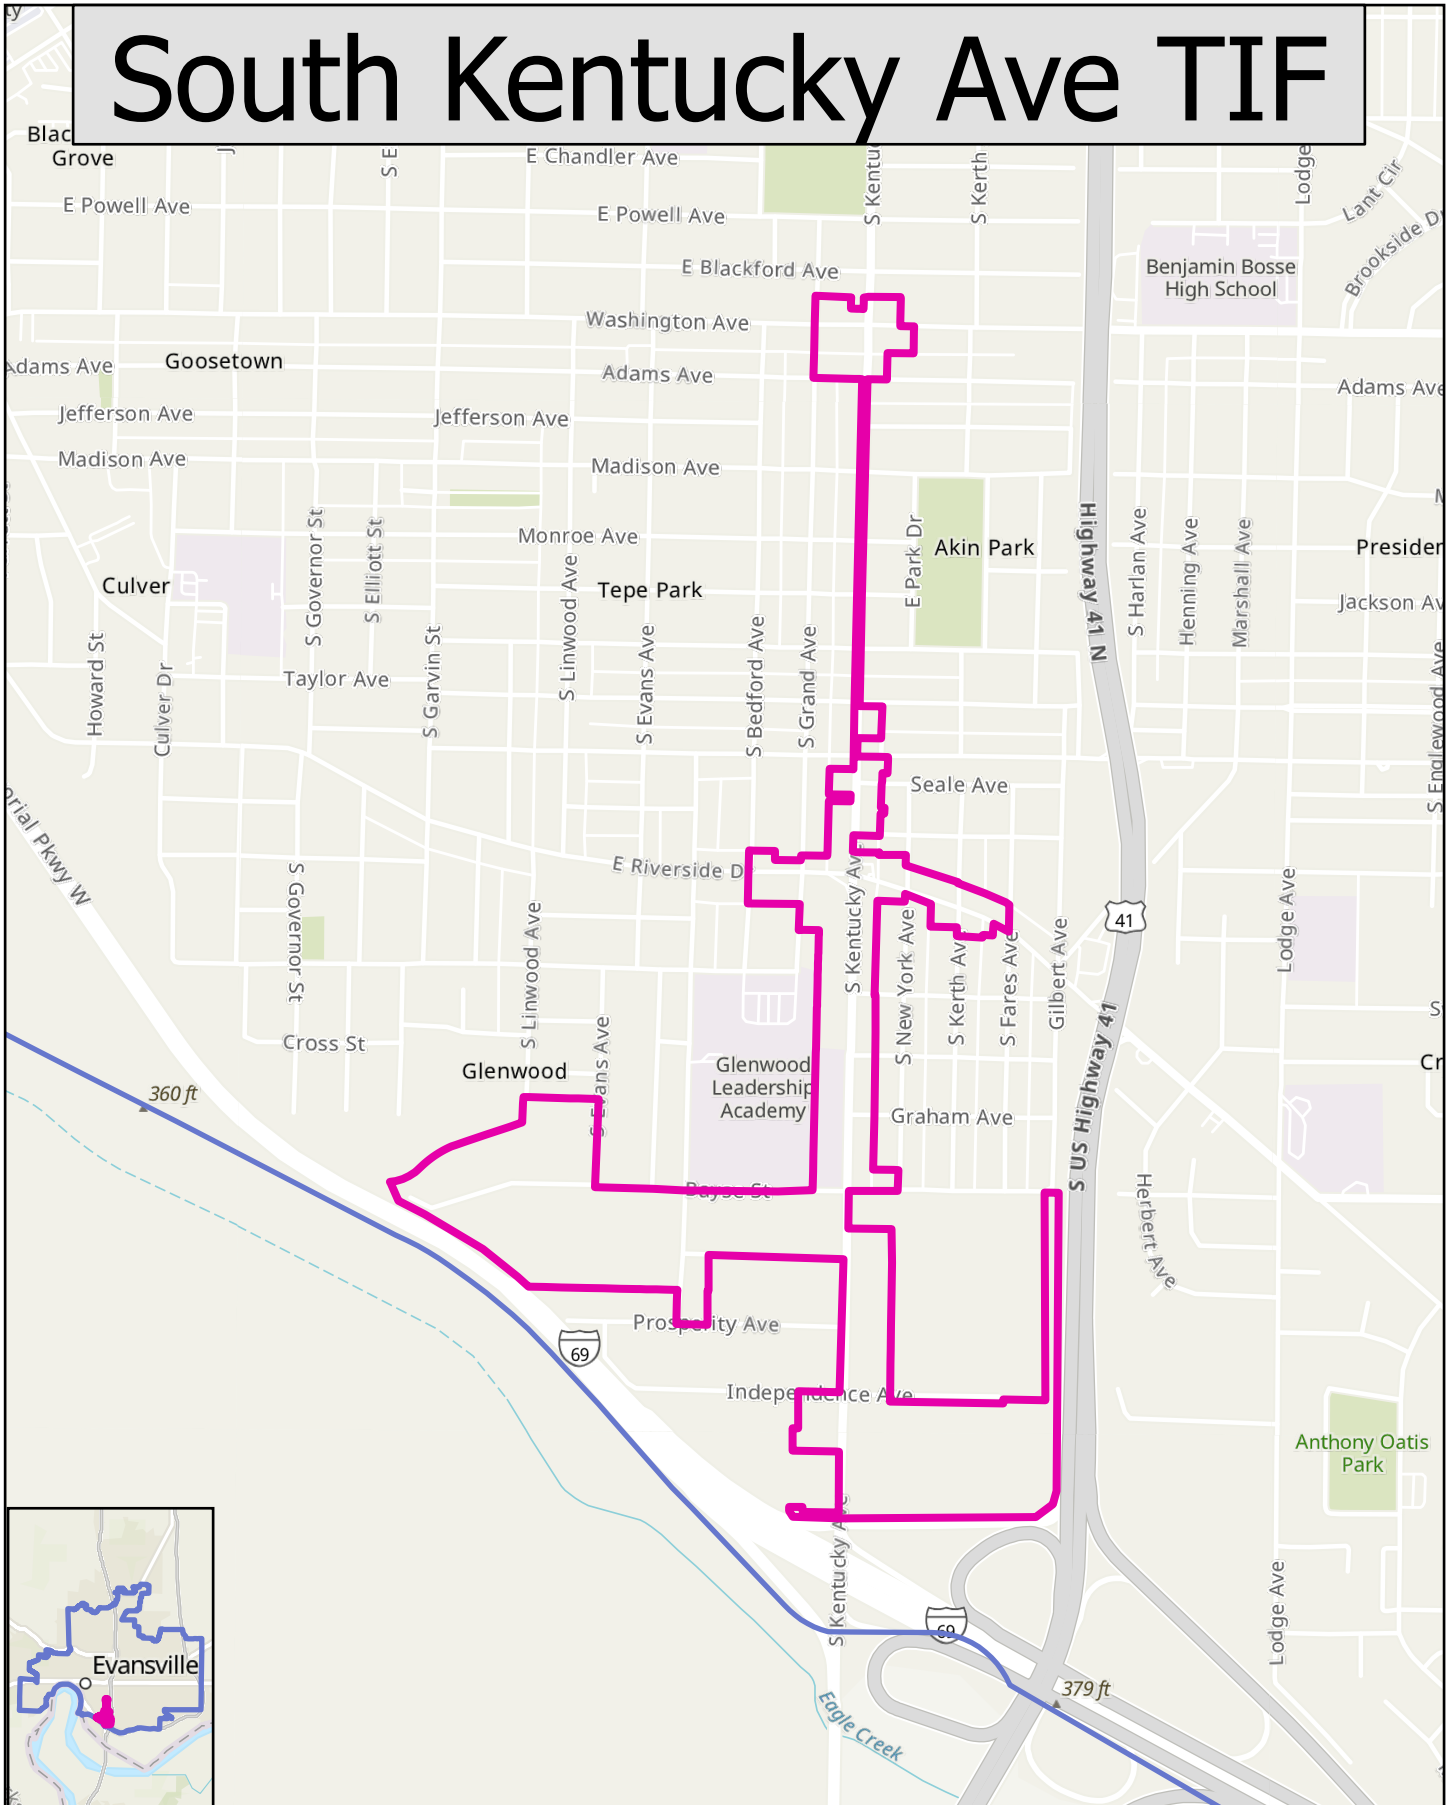

South Kentucky Ave TIF

-  City_TIFs
-  CityBoundary

South Kentucky TIF District established Feb 2024

City Resolution :

https://www.evansvillegov.org/egov/documents/1707250046_95587.pdf