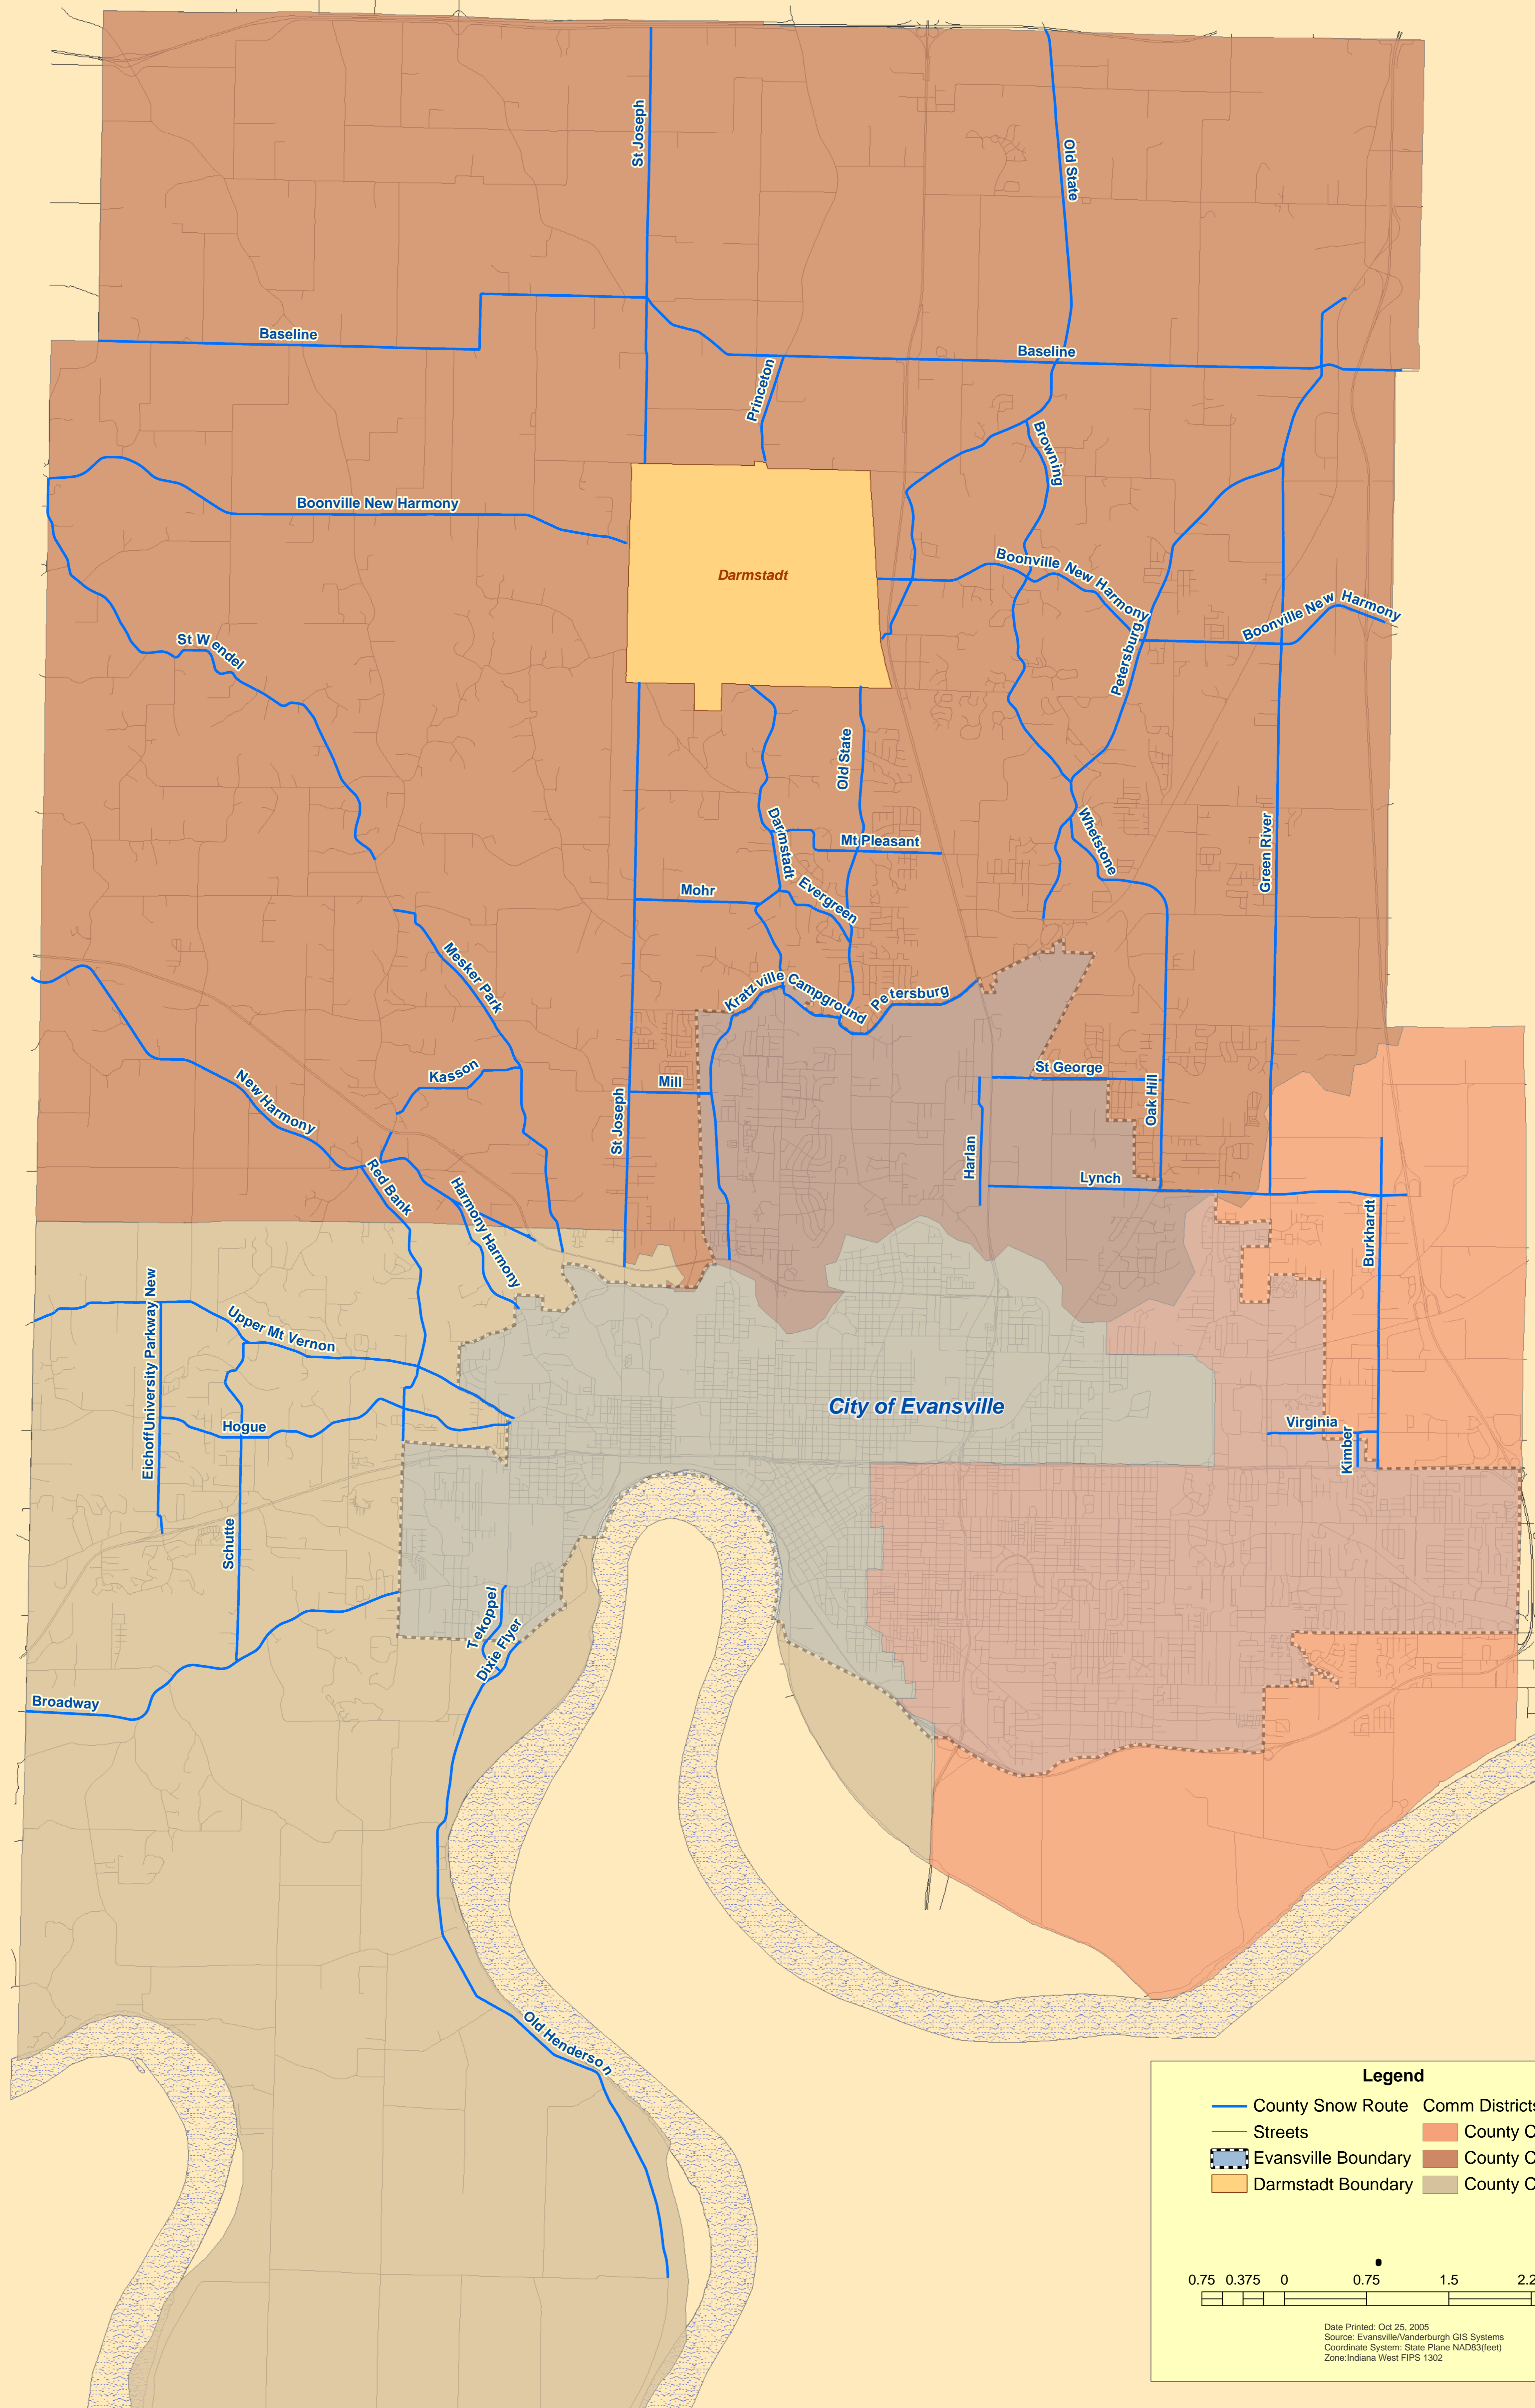

# County Primary Snow Route

**Legend**

County Snow Route	Comm Districts
Streets	County Comm Dist 1
Evansville Boundary	County Comm Dist 2
Darmstadt Boundary	County Comm Dist 3

0.75 0.375 0 0.75 1.5 2.25 3 Miles

Date Printed: Oct 25, 2005  
Source: Evansville/Vanderburgh GIS Systems  
Coordinate System: State Plane NAD83(feet)  
Zone: Indiana West FIPS 1302